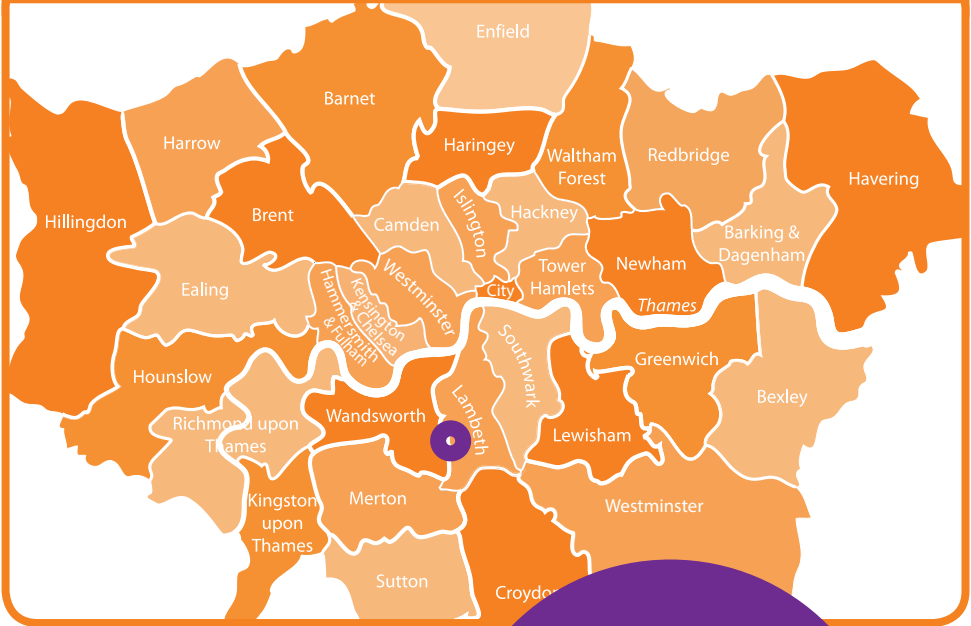

### Typical journey times to FST Abbevilles

Barnet: 1 hr 14 mins	Hackney: 46 mins	Southwark: 25 mins
Bexley: 1 hr 7 mins	Hammersmith: 42 mins	Sutton: 44 mins
Brent: 49 mins	Haringey: 53 mins	Tower Hamlets: 39 mins
Bromley: 47 mins	Kensington: 32 mins	Waltham Forest: 46 mins
Camden: 36 mins	Lambeth: 18 mins	<b>To look up your journey times, go to:</b>
Croydon: 40 mins	Lewisham: 39 mins	<b>www.tfl.gov.uk/</b>
Ealing: 56 mins	Merton: 36 mins	
Enfield: 1 hr 3 mins	Newham: 1 hr 10 mins	
Greenwich: 46 mins	Redbridge: 56 mins	